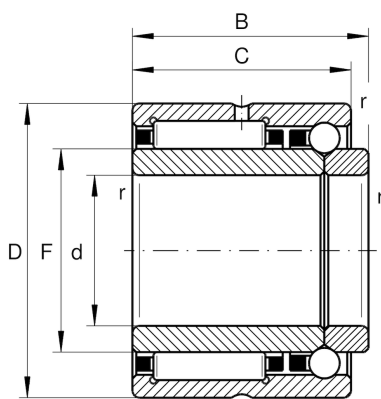

## NKIB5911-XL

Needle roller/angular contact ball bearing

Schaeffler ID:  
0507829240000

Needle roller/angular contact ball bearings  
NKIB, double direction axial component

X-life

#### Main Dimensions & Performance Data

d	55 mm	Bore diameter
D	80 mm	Outside diameter
B	38 mm	Width
$C_r$	65,000 N	Basic dynamic load rating, radial
$C_{0r}$	100,000 N	Basic static load rating, radial
$C_a$	12,100 N	Basic dynamic load rating, axial
$C_{0a}$	29,500 N	Basic static load rating, axial
$C_{ur}$	17,600 N	Fatigue load limit, radial
$C_{ua}$	1,340 N	Fatigue load limit, axial
$n_G$	7,300 1/min	Limiting speed
$n_{gr}$	6,000 1/min	Reference speed
	0.57 kg	Weight

#### Dimensions

F	63 mm	Raceway diameter inner ring
C	34 mm	Width, outer ring
$r_{min}$	1 mm	Minimum chamfer dimension